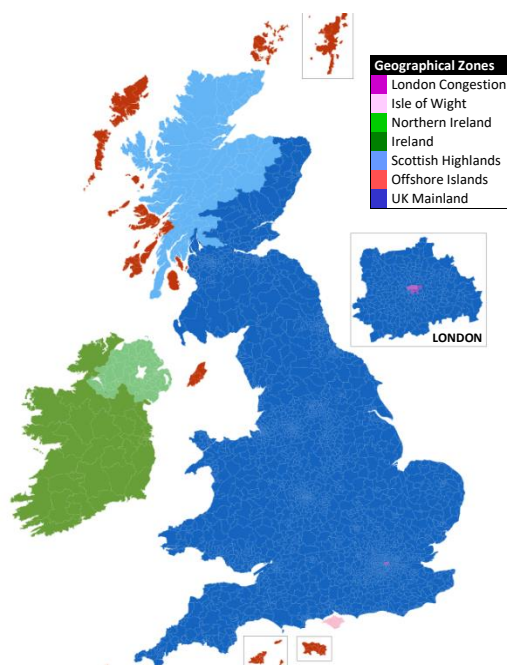

SERVICE RANGE	Next Day	Pre 10:30	Pre 13:00	Saturday
England	All Postcodes	All Postcodes	All Postcodes	All Postcodes
Wales	All Postcodes	All Postcodes except: LL49, LL51–LL55	All Postcodes except: LL35–LL48	All Postcodes
Scotland AB	All Postcodes except: AB35-AB38 (48 hrs)	All postcodes except: AB10-AB16, AB21-AB25, AB30-AB39, AB41-AB45, AB51-AB56	All Postcodes except: AB30-AB39, AB41-AB45, AB51-AB56	All Postcodes
Scotland DD	All Postcodes	All Postcodes except: DD1-DD7, DD11	All Postcodes except: DD8-10	All Postcodes
Scotland DG	All Postcodes	All Postcodes except: DG3-DG9 & DG12-DG14	All Postcodes except: DG3-DG9 & DG12-DG14	All Postcodes
Scotland EH	All Postcodes	All Postcodes	All Postcodes	All Postcodes
Scotland FK	All Postcodes except: FK18-FK21 (72 hrs)	All Postcodes except: FK17 – FK21	All Postcodes except: FK17-FK21	All Postcodes except: FK18-FK21
Scotland G	All Postcodes	All Postcodes except: G63, G83 & G84	All Postcodes	All Postcodes
Scotland HS	Not Available	Not Available	Not Available	Not Available
Scotland IV	48 hrs	Not Available	Not Available	Not Available
Scotland KA	All Postcodes	All Postcodes except: KA18-KA26, KA29 & KA30	All Postcodes except: KA18, KA19, KA26, KA29-KA30	All Postcodes
Scotland KW	Not Available (72 hrs)	Not Available	Not Available	Not Available
Scotland KY	All Postcodes	All Postcodes except: KY13-KY16	All Postcodes	All Postcodes
Scotland ML	All Postcodes	All Postcodes except: ML11 & ML12	All Postcodes	All Postcodes
Scotland PA	All Postcodes except: PA21-PA38 & PA80 (48/72 hrs)	All Postcodes except: PA16-PA19, PA21-PA38 & PA80	All Postcodes except: PA21-PA38 & PA80	All Postcodes except: PA21-PA38 & PA80
Scotland PH	All Postcodes except: PH17-26 & PH30-PH41, PH49 & PH50 (48/72 hrs)	All Postcodes except: PH1-PH26 & PH30-PH41, PH49 & PH50	All Postcodes except: PH3-PH26 & PH30-PH41, PH49 & PH50	All Postcodes except: PH17-26 & PH30-PH41, PH49 & PH50
Scotland TD	All Postcodes	All Postcodes except: TD9 (Sectors 0,7,8 & 9)	All Postcodes except: TD9 (sector 0)	All Postcodes
Isle of Wight	All Postcodes	Not Available	All Postcodes	All Postcodes
Northern Ireland	Next Day service available by Air with supplementary charge. <b>Standard service:</b> 48 hrs, 72 hrs for BT68-BT71 (residential), BT74-BT82 (residential) & BT92-BT94	Not Available	Not Available except by air: BT1-BT20, BT23-BT29, BT32, BT36-BT48, BT50-BT54, BT67, BT68-BT71 (business only), BT75-BT77 (business only)	Available for deliveries despatched on a Thursday, with BT68-BT71 (residential), BT74-BT82 (residential) & BT92-BT94 despatched on a Wednesday
Ireland (B2B Only)	Dublin 1-24 48 Hrs Rest of Ireland - 72 Hrs	Not Available	Not Available	Not Available
Isle of Man	48 hrs	Not Available	Not Available	Not Available
Channel Islands (B2B only)	Next Day service only available by Air with supplementary charge. <b>Standard Service:</b> 48 hrs	Not Available	Not Available	Not Available
Scilly Isles (B2B only)	72 hrs	Not Available	Not Available	Available only for deliveries despatched previous Monday
Scottish Isles	3 – 5 days	Not Available	Not Available	Not Available