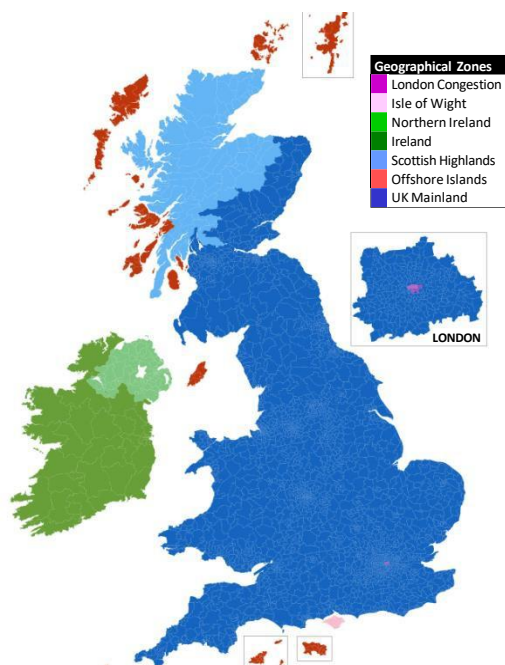

SERVICE RANGE	Next Day	Pre 10:30	Pre 13:00	Saturday
England	All Postcodes	All Postcodes except: TR1-TR27, PL22-PL23	All Postcodes	All Postcodes
Wales	All Postcodes	All Postcodes except: LL49, LL51-LL55	All Postcodes except: LL35-LL48	All Postcodes
Scotland AB	All Postcodes except: AB35-AB38 (48 hrs)	All postcodes except: AB10-AB16, AB21-AB25, AB30-AB39, AB41-AB45, AB51-AB56	All Postcodes except: AB30-AB39, AB41-AB45, AB51-AB56	All Postcodes
Scotland DD	All Postcodes	All Postcodes except: DD1-DD7, DD11	All Postcodes except: DD8-10	All Postcodes
Scotland DG	All Postcodes	All Postcodes except: DG3-DG9 & DG12-DG14	All Postcodes except: DG3-DG9 & DG12-DG14	All Postcodes
Scotland EH	All Postcodes	All Postcodes	All Postcodes	All Postcodes
Scotland FK	All Postcodes except: FK18-FK21 (72 hrs)	All Postcodes except: FK17 – FK21	All Postcodes except: FK17-FK21	All Postcodes except: FK18-FK21
Scotland G	All Postcodes	All Postcodes except: G63, G83 & G84	All Postcodes	All Postcodes
Scotland HS	Not Available (3-5 days)	Not Available	Not Available	Not Available
Scotland IV	48 hrs	Not Available	Not Available	Not Available
Scotland KA	All Postcodes	All Postcodes except: KA18-KA26, KA29 & KA30	All Postcodes except: KA18, KA19, KA26, KA29-KA30	All Postcodes
Scotland KW	Not Available (72 hrs)	Not Available	Not Available	Not Available
Scotland KY	All Postcodes	All Postcodes except: KY13-KY16	All Postcodes	All Postcodes
Scotland ML	All Postcodes	All Postcodes except: ML11 & ML12	All Postcodes	All Postcodes
Scotland PA	All Postcodes except: PA21-PA38 & PA80 (48/72 hrs)	All Postcodes except: PA16-PA19, PA21-PA38 & PA80	All Postcodes except: PA21-PA38 & PA80	All Postcodes except: PA21-PA38 & PA80
Scotland PH	All Postcodes except: PH17-26 & PH30-PH41, PH49 & PH50 (48/72 hrs)	All Postcodes except: PH1-PH26 & PH30-PH41, PH49 & PH50	All Postcodes except: PH3-PH26 & PH30-PH41, PH49 & PH50	All Postcodes except: PH17-26 & PH30-PH41, PH49 &PH50
Scotland TD	All Postcodes	All Postcodes except: TD9 (Sectors 0,7,8 & 9)	All Postcodes except: TD9 (sector 0)	All Postcodes
Isle of Wight	All Postcodes	Not Available	All Postcodes	All Postcodes
Northern Ireland	Next Day service available by Air with supplementary charge. Standard service: 48 hrs, 72 hrs for BT68-BT71 (residential), BT74-BT82 (residential) & BT92-BT94	Not Available	Not Available except by air: BT1-BT20, BT23-BT29, BT32, BT36-BT48, BT50-BT54, BT67, BT68-BT71 (business only), BT75-BT77 (business only)	Available for deliveries despatched on a Thursday, with BT68-BT71 (residential), BT74-BT82 (residential) & BT92-BT94 despatched on a Wednesday
Ireland (B2B Only)	Dublin 1-24 48 Hrs Rest of Ireland - 72 Hrs	Not Available	Not Available	Not Available
Isle of Man	48 hrs	Not Available	Not Available	Not Available
Channel Islands (B2B only)	Next Day service only available by Air with supplementary charge. Standard Service: 48 hrs	Not Available	Not Available	Not Available
Scilly Isles (B2B only)	72 hrs	Not Available	Not Available	Available only for deliveries despatched previous Monday
Scottish Isles	3 – 5 days	Not Available	Not Available	Not Available